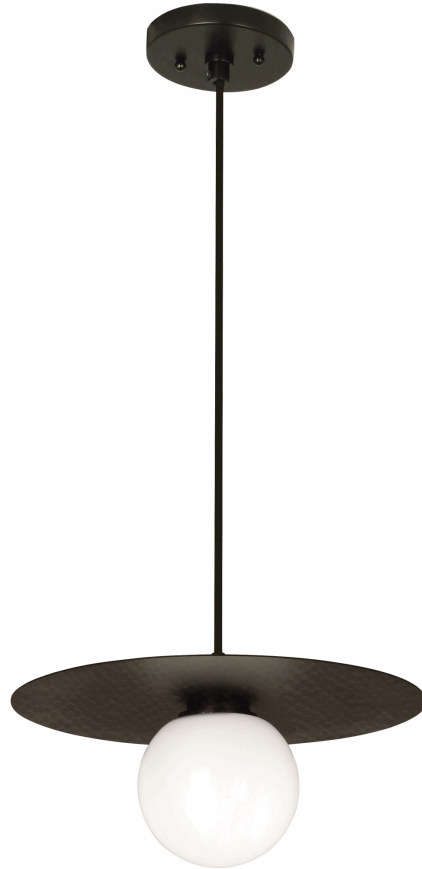

DAL

RA158

Pendant

1 - 4W Max.

Bulb Type: 120V G9 Bi-Pin LED

Direct Wire

Deep Patina Bronze Finish

White Glass Shade

Susp. Hardware: 12ft. Black Fabric Wrapped Cord

UL Rated for Dry and Damp Locations

FINISH OPTION:

RA156 - Modern Brass

RA157 - Polished Nickel

* U.L. Rated for Damp Conditions