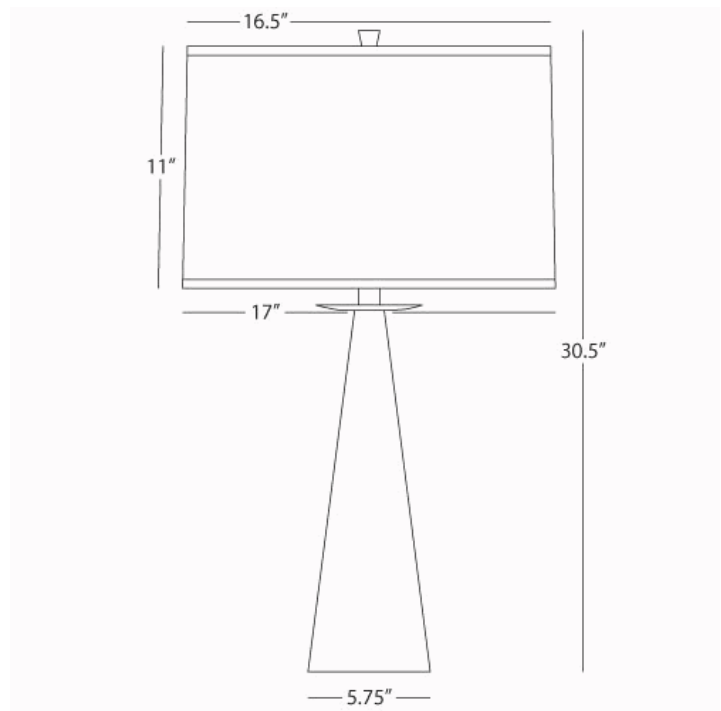

DAL

Z9869

Tapered Table Lamp

1-150W Max.

Bulb Type: A

Switch: Hi-Lo Dimming

Hammered Metal Base

Deep Patina Bronze Finish

Oyster Linen Shade

FINISH OPTIONS:

9869 - Modern Brass

S9869 - Polished Nickel

* *Bestseller*