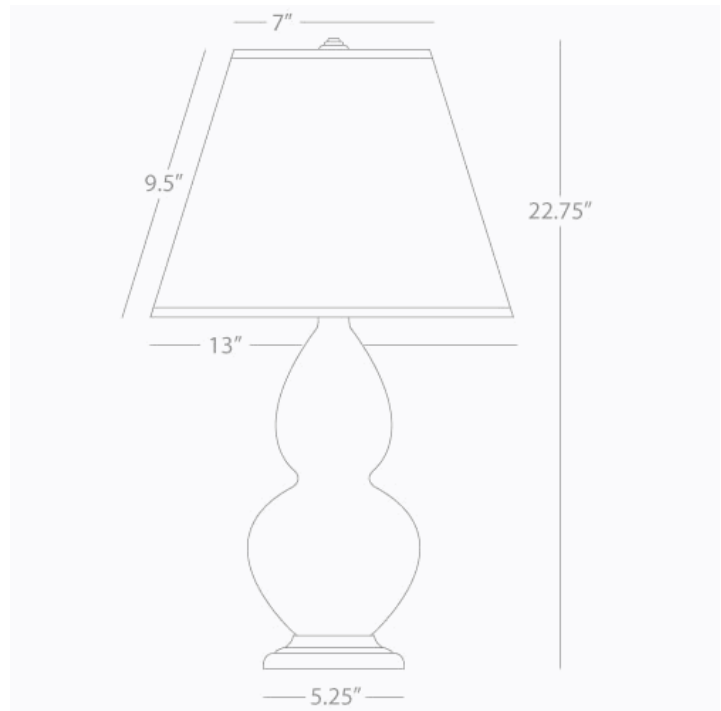

DOUBLE GOURD

CR10X

Accent Lamp

1-150W Max.

Bulb Type: A

Switch: Full Range Dimmer

Ash Glazed Ceramic

Antique Brass Finished Accents

Pearl Dupioni Fabric Shade

See Double Gourd Table for Color / Base / Shade
Options

* *Made In The USA*