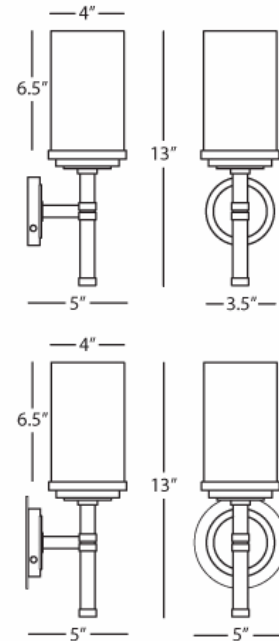

HALO

C1324
Single Sconce

1 - 60W Max.
Bulb Type: A
Direct Wire Only
Brushed Chrome Finish w/
Polished Chrome Accents
Cased White Glass Shade

FINISH OPTIONS:

1324 - Brushed Brass Finish w/
Polished Brass Accents
B1324 - Brushed Nickel Finish w/
Polished Nickel Accents

*Metal Junction Box Cover Plate in Matching
Finish Included

* U.L. Rated for Damp Conditions

* Ships Within 5 Business Days

Shown with Optional Junction Box Cover Plate