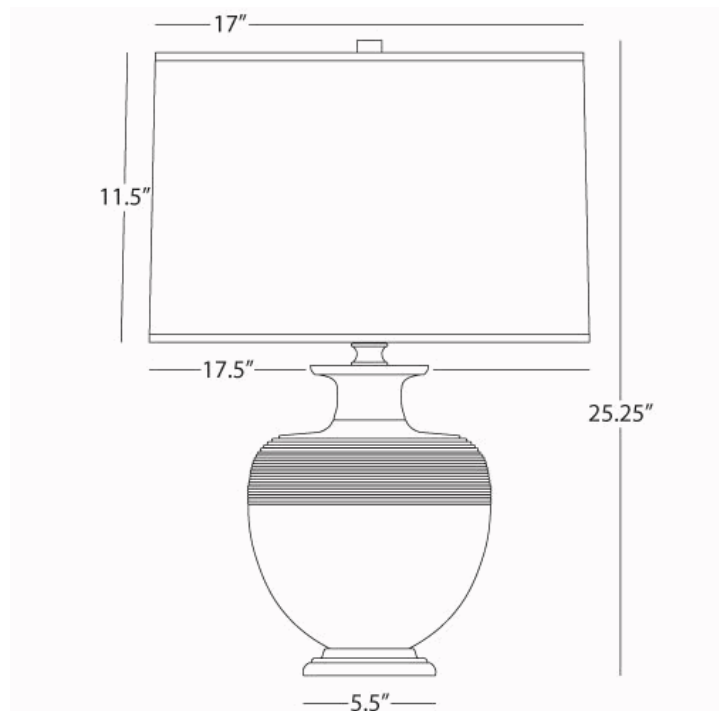

MICHAEL BERMAN
ATLAS

MCR22
Table Lamp

1-150W Max.
Bulb Type: A
Switch: Full Range Dimmer
Matte Ash Glazed Ceramic
Deep Patina Bronze Accents
Oyster Linen Shade

See Atlas/Hadrian/Nolan Table for Color and Base
Options