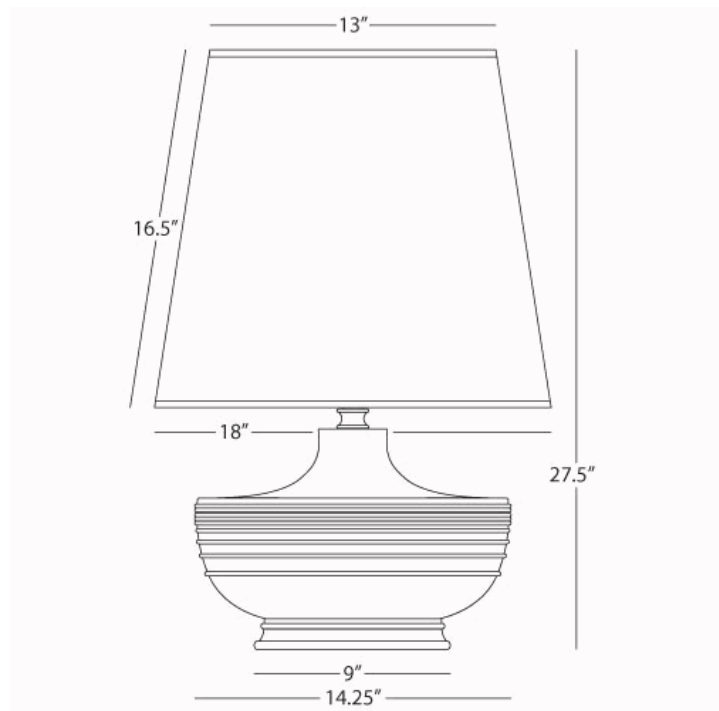

MICHAEL BERMAN
NOLAN

MCR23
Table Lamp

1-150W Max.
Bulb Type: A
Switch: Full Range Dimmer
Matte Ash Glazed Ceramic
Dark Antique Nickel Accents
Oyster Linen Shade

See Atlas/Hadrian/Nolan Table for Color and Base
Options