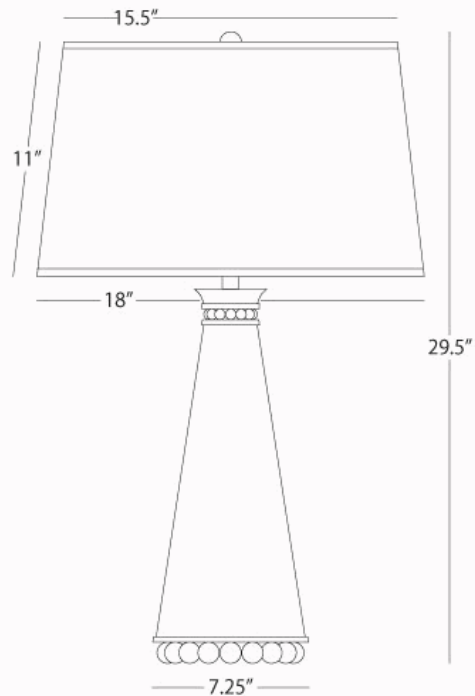

PEARL

LY44X

Table Lamp

1-150W Max.

Bulb Type: A

Switch: Hi-Lo Dimming

Lily Lacquered Paint

Modern Brass Accents

Fondine Fabric Shade

FINISH/SHADE OPTIONS:

LY44 Lily Lacquered Paint w/ Modern Brass Accents

Lily Painted Opaque Parchment w/ Gold Lining

LY45 Lily Lacquered Paint w/ Polished Nickel Accents

Lily Painted Opaque Parchment w/ Silver Lining

LY45X Lily Lacquered Paint w/ Polished Nickel Accents

Fondine Fabric Shade

MB44 Midnight Blue Lacquered Paint w/ Modern Brass Accents

Midnight Blue Painted Opaque

Parchment w/ Gold Lining

MB44X Midnight Blue Lacquered Paint w/ Modern Brass Accents

* *Made In The USA*