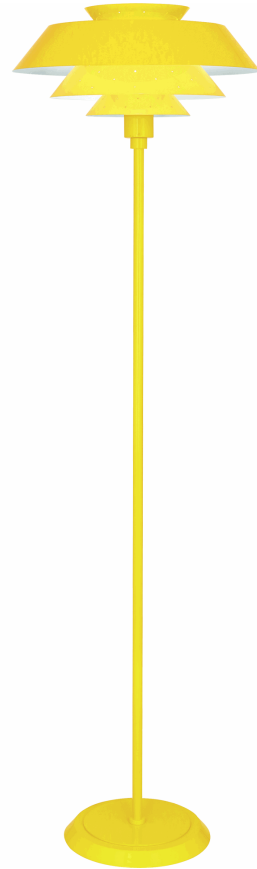

PIERCE

CY978

Floor Lamp

1-150W Max.

Bulb Type: A

Switch: Full Range Dimmer Foot Switch

Canary Yellow Gloss Finish

Perforated Metal Shade w/ White Interior