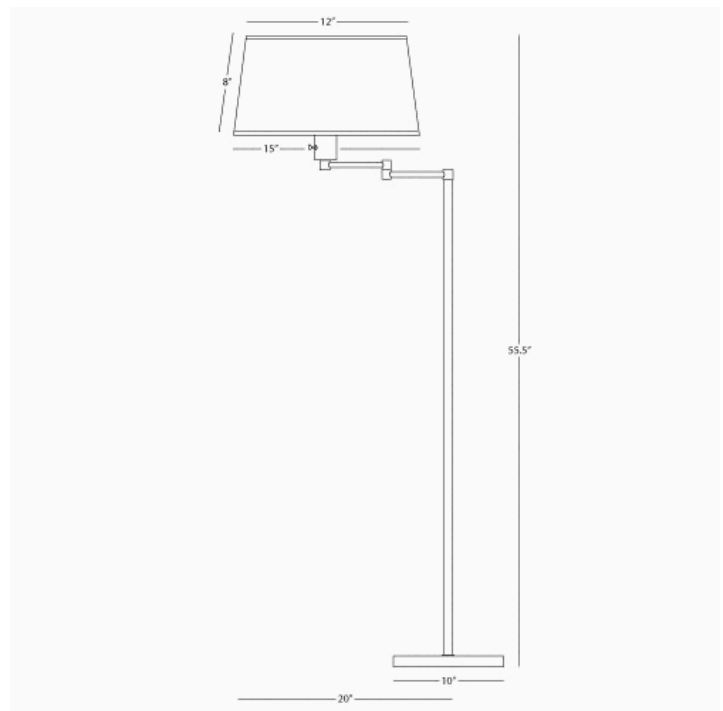

REAL SIMPLE

Z1815

Swing Arm Floor Lamp

1-150W Max.

Bulb Type: A

Switch: 3-Way

Dark Bronze Powder Coat Finish

Snowflake Fabric Shade w/ Top Diffuser

FINISH / SHADE OPTIONS:

1805 - Stardust White

White Mont Blanc Parchment Shade

1825 - Gunmetal

Snowflake Fabric Shade

1835 - Matte Black

Snowflake Fabric Shade

* Made In The USA