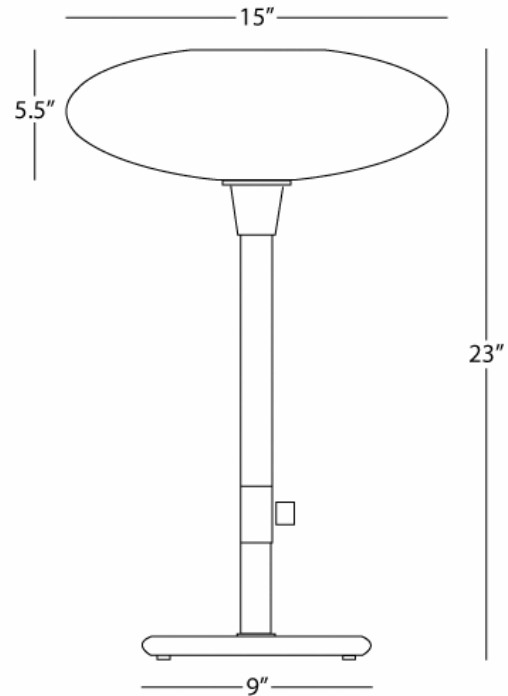

RICO ESPINET
OVO

B2044
Table Lamp

1-150W Max.
Bulb Type: A
Switch: Full Range Dimmer
Aged Brass Finish
Frosted White Cased Glass Shade

FINISH OPTION:
2044 - Polished Nickel

* Ships Within 5 Business Days