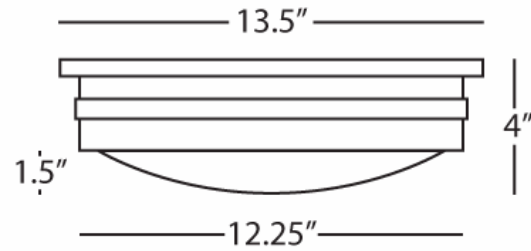

RODERICK

Z1314

13.5" Dia. Flush Mount

2-60W Max.

Bulb Type: B11 Torpedo

Direct Wire Only

Deep Patina Bronze over Metal

White Frosted Glass Shade

FINISH OPTIONS:

B1314 - Antique Silver

C1314 - Polished Chrome

S1314 - Polished Nickel