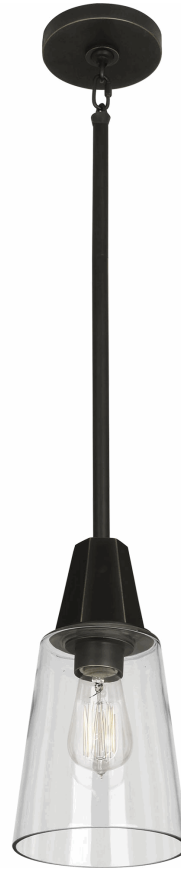

Wheatley

Z257C

Pendant

1-60W Max.

Bulb Type: A

Direct Wire Only

Deep Patina Bronze Finish

Clear Glass Shade

Susp. Hardware: 3 pcs - 5/8" x 12"

& 1pc - 5/8" x 6" Extension Rods

Finish Options:

257C - Modern Brass/Clear Glass

257F - Modern Brass/Cased White Glass

C257C - Polished Chrome/Clear Glass

C257F - Polished Chrome/Cased White Glass

Z257F - Deep Patina Bronze/Cased White Glass

* U.L. Rated for Damp Conditions