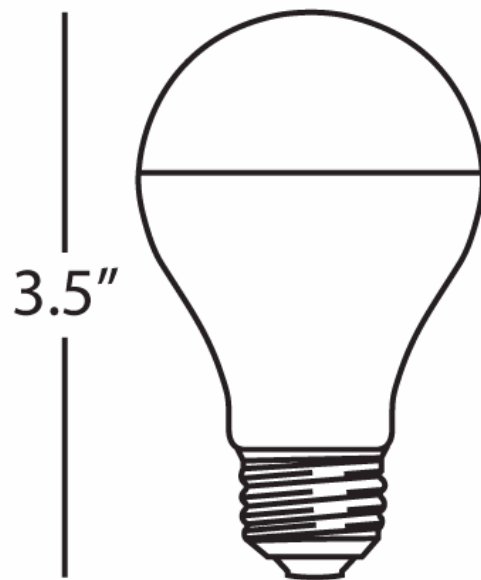

SILVER TIP BULB

BUL01

1 - 60W

A15, Medium Base, Silver Tipped Bulb

For use with 1305 and 1306

2"

\* Ships Within 5 Business Days