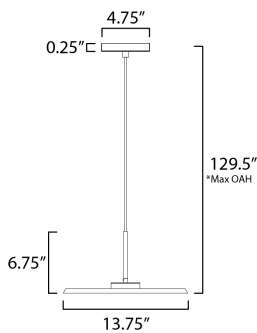

FINISHES OPTION

-  Antique Brass (AB)
-  Antique Copper (ACP)
-  Black (BK)

MATERIAL

Steel

RATINGS

cETLus
Dry Location

ADDITIONAL

RATED LIFE 35000 Hours
OPERATING TEMPERATURE:
-20°C (-4°F), 40°C (104°F)

MEASUREMENTS

- DIMENSION : 13.75" W x 6.75" H x 13.75" Ext
- MAX OAH : 129.5" OAH
- CANOPY : 4.75" W x 0.25" H x 4.75" L
- HANGING WEIGHT : 1.5 lb

LAMPING

- INPUT VOLTAGE : 120V
- LUMENS : 720 Rated (580 Del.)
- BULB : 1 x 8W LED AC Integrated , 8W Total
- BULB INCLUDED : (Integrated)
- DIMMABLE : Triac or ELV
- CRI : 90 CRI
- COLOR_TEMP : 3000K