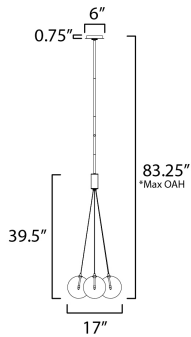

PRODUCT DESCRIPTION

Clusters of glass globes in various sizes and color are suspended from a central point and burst outward. Configurations include a 4-Light, 9-Light, and 12-Light cluster and can be mounted close to the ceiling or included down rods to extend the height. Choose from options of Clear or Frosted glass globe clusters paired with Satin Nickel frames for an airy transitional design or be bold with Mirror Smoked glass or a varied combination of the glass including amber tinted suspended on a Matte Black frame with thin black cables. Small-scaled LED G4 lamps are included with the fixtures and centered in the glass accentuating the scale of the glass.

MEASUREMENTS

DIMENSION : 17" L x 17" W x 39.5" H
 MAX OAH : 83.25" OAH
 CANOPY : 6" W x 0.75" H x 6" L
 HANGING WEIGHT : 5.94 lb

LAMPING

INPUT VOLTAGE : 120V
 LUMENS : 720 Rated (580 Del.)
 BULB : 4 x 1.8W LED G4 , 7W Total
 BULB INCLUDED : (Included)
 DIMMABLE : Y
 CRI : 90 CRI
 COLOR_TEMP : 3000K

*max overall height

FINISHES OPTION

- Black (BK)
- Satin Nickel (SN)

GLASS

Graduating Smoke 142

MATERIAL

Steel, Glass

RATINGS