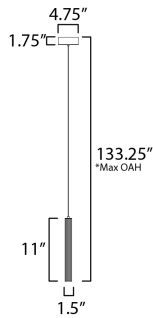

PRODUCT DESCRIPTION

A central, cylinder diffuser of opal white acrylic diffuses LED lighting within a cavity of thin ribbed glass of various lengths. Both imaginative and functional, the bright pendants encase an additional down light recessed within a Naturally Aged Brass or Matte Black housing casting light downward.

*max overall height

MEASUREMENTS

DIMENSION : 1.5" L x 1.5" W x 11" H
 MAX OAH : 133.25" OAH
 CANOPY : 4.75" W x 1.75" H x 4.75" L
 HANGING WEIGHT : 1.98 lb

LAMPING

INPUT VOLTAGE : 120-277V
 LUMENS : 600 Rated (450 Del.)
 BULB : 1 x 7.5W LED PCB Integrated , 8W Total
 BULB INCLUDED : (Integrated)
 DIMMABLE : Universal 3-in-1
 CRI : 90 CRI
 COLOR_TEMP : 3000K