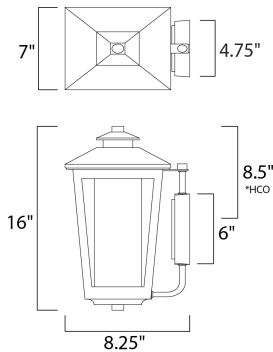

PRODUCT DESCRIPTION

A slender profile traditional frame finished in Artesian Bronze with Clear glass outer pane with a Frost interior cylinder diffuser. Upscale styling at price that won't kill your budget.

MEASUREMENTS

DIMENSION : 7" W x 16" H x 8.25" Ext
BACK PLATE : 4.75" W x 7" H x 8.5" HCO
HANGING WEIGHT : 5.9 lb

LAMPING

INPUT VOLTAGE : 120V
BULB : 1 x 60W Incandescent E26 Medium , 60W Total
BULB INCLUDED : (Not Included)
DIMMABLE : Yes

FINISHES OPTION

Artesian Bronze

GLASS

Clear and Frosted CLFT

MATERIAL

Aluminum, Glass

RATINGS

cETLus
Wet Location

ADDITIONAL

OPERATING TEMPERATURE:
-20°C (-4°F), 40°C (104°F)

Always consult a qualified electrician before installing any lighting product.