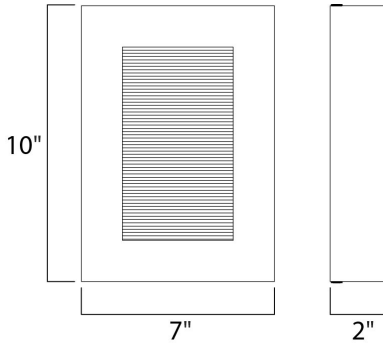

**PRODUCT DESCRIPTION**

This great architectural outdoor design provides illumination from two places. A slash of light washes down the grated diffuser and out away from the wall while additional light is directed out the bottom straight down that washes the wall and illuminates the walkway below. Available In three sizes and finished in Architectural Bronze.

**MEASUREMENTS**

DIMENSION : 7" W x 10" H x 2" Ext  
 BACK PLATE : 7" W x 10" H x 5" HCO  
 HANGING WEIGHT : 3.96 lb

**LAMPING**

INPUT VOLTAGE : 120V  
 LUMENS : 960 Rated (390 Del.)  
 BULB : 2 x 8W LED PCB Integrated , 16W Total  
 BULB INCLUDED : (Integrated)  
 DIMMABLE : Triac CL  
 CRI : 90+ CRI  
 COLOR\_TEMP : 3000K  
 LIGHTING\_DIRECTION : Down