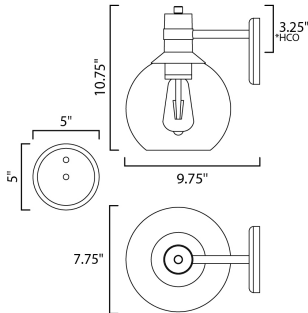

LAMPING

INPUT VOLTAGE : 120V
LUMENS : 450 Rated (400 Del.)
BULB : 1 x 6W LED E26 Medium , 6W Total
BULB INCLUDED : (Included)
DIMMABLE : Triac CL
CRI : 90+ CRI
COLOR_TEMP : 2700K
LIGHTING_DIRECTION : Down