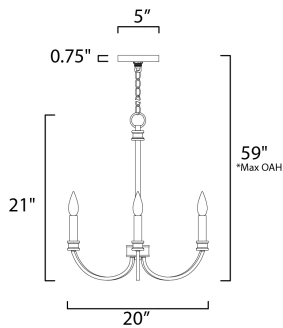

**FINISHES OPTION**

-  Black / Antique Brass (BKAB)
-  Weathered White/Gold Leaf (WWTGL)

**MATERIAL**

Steel

**RATINGS**

cULus  
Dry Location

**ADDITIONAL**

RATED LIFE 2500 Hours  
OPERATING TEMPERATURE:  
-20°C (-4°F), 40°C (104°F)

**MEASUREMENTS**

- DIMENSION : 20" W x 21" H
- MAX OAH : 59" OAH
- CANOPY : 5" W x 0.75" H x 5" L
- HANGING WEIGHT : 3.15 lb

**LAMPING**

- INPUT VOLTAGE : 120V
- BULB : 3 x 60W Incandescent E12 Candelabra , 180W Total
- BULB INCLUDED : (Not Included)
- DIMMABLE : Yes