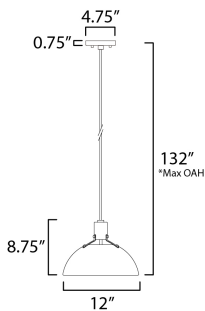

**PRODUCT DESCRIPTION**

Sockets are suspended above a metal spun dome in your choice of Black or White with Gold accents or Satin Nickel with Black accents. A clean and simple approach to modern or transitional lighting, the opening allows light to shine through the opening atop while providing functional light below. This break in the two parts is supported with straps and decorative rivets in complimentary finishes for a subtly tasteful two-tone finish. A coordinating pin-up wall sconce offers a bedside application to this design with integrated switch on its back plate and two feet of cord cover that can be removed and hardwired per your preference.

**FINISHES OPTION**

-  Antique Brass / Black
-  Satin Nickel
-  White/Satin Brass

**MATERIAL**

Aluminum, Steel

**RATINGS**

cETLus  
Dry Location

**ADDITIONAL**

OPERATING TEMPERATURE:  
-20°C (-4°F), 40°C (104°F)

**MEASUREMENTS**

- DIMENSION : 12" W x 8.75" H
- MAX OAH : 132" OAH
- CANOPY : 4.75" W x 0.75" H x 4.75" L
- HANGING WEIGHT : 1.92 lb

**LAMPING**

- INPUT VOLTAGE : 120V
- BULB : 1 x 60W Incandescent E26 Medium , 60W Total
- BULB INCLUDED : (Not Included)
- DIMMABLE : Y