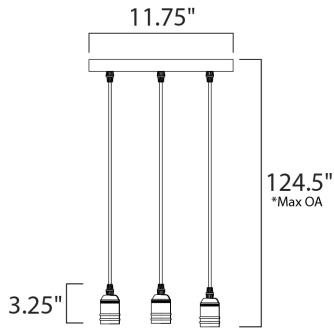

*max overall height

MEASUREMENTS

- DIMENSION : 11.75" L x 11.75" W x 3.25" H
- MAX OAH : 124.5" OAH
- CANOPY : 11.75" W x 1" H x 11.75" L
- HANGING WEIGHT : 3.3 lb
- WIRE LENGTH : 120"

LAMPING

- INPUT VOLTAGE : 120V
- BULB : 3 x 60W Incandescent E26 Medium , 180W Total
- BULB INCLUDED : (Not Included)
- DIMMABLE : Yes

FINISHES OPTION

-  Black / Antique Brass

MATERIAL

Steel, Aluminum

RATINGS

cETLus
Dry Location

ADDITIONAL

SLOPE: 120
OPERATING TEMPERATURE:
-20°C (-4°F), 40°C (104°F)