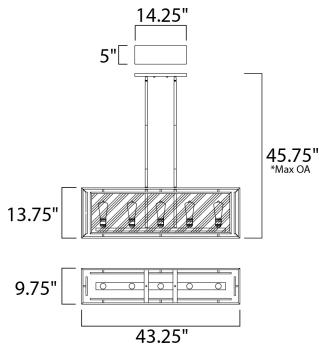

*max overall height

MEASUREMENTS

- DIMENSION : 43.25" L x 9.75" W x 13.75" H
- MAX OAH : 45.75" OAH
- CANOPY : 14.25" W x 0.75" H x 5" L
- HANGING WEIGHT : 25.96 lb

LAMPING

- INPUT VOLTAGE : 120V
- BULB : 5 x 60W Incandescent E26 Medium , 300W Total
- BULB INCLUDED : (Not Included)
- DIMMABLE : Yes