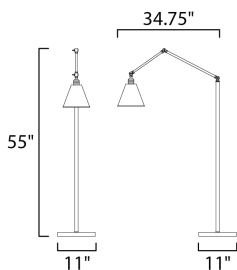

FINISHES OPTION

MATERIAL

Brass, Steel

RATINGS

cETLus
Dry Location

ADDITIONAL

OPERATING TEMPERATURE:
-20°C (-4°F), 40°C (104°F)

MEASUREMENTS

DIMENSION : 34.75" L x 11" W x 55" H
HANGING WEIGHT : 17.82 lb

LAMPING

INPUT VOLTAGE : 120V
BULB : 1 x 100W Incandescent E26 Medium , 100W Total
BULB INCLUDED : (Not Included)
DIMMABLE : No
LIGHTING_DIRECTION : Directional