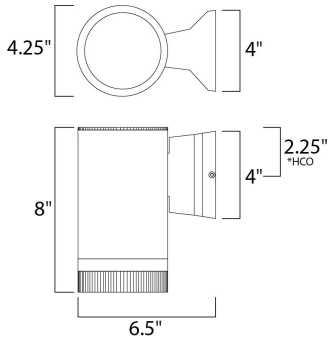

PRODUCT DESCRIPTION

Indirect exterior lighting not only provides illumination where you want it but also highlights the building structure for a beautiful architectural effect. Our collection of up and down lighting fixtures are available in both Architectural Bronze and Brushed Aluminum. They are also available in both Incandescent and LED. The fixtures are sealed with screw lenses that are water tight and allows, for the use of standard light bulbs.

MEASUREMENTS

DIMENSION : 4.25" W x 8" H x 6.5" Ext
BACK PLATE : 4" W x 4" H x 2.25" HCO
HANGING WEIGHT : 2.57 lb

LAMPING

INPUT VOLTAGE : 120V
BULB : 1 x 50W Incandescent E26 Medium , 50W Total
BULB INCLUDED : (Not Included)
DIMMABLE : Yes

FINISHES OPTION

- Architectural Bronze
- Brushed Aluminum

MATERIAL

Aluminum + Glass

RATINGS

cETLus
Wet Location

ADDITIONAL

INSTALL UP/DOWN: Down
OPERATING TEMPERATURE:
-20°C (-4°F), 40°C (104°F)

Always consult a qualified electrician before installing any lighting product.