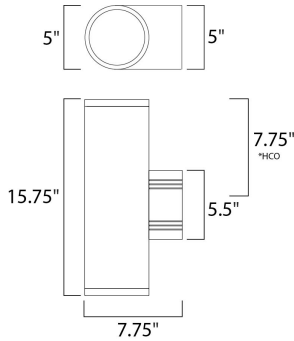

PRODUCT DESCRIPTION

Indirect exterior lighting not only provides illumination where you want it but also highlights the building structure for a beautiful architectural effect. Our collection of up and down lighting fixtures are available in both Architectural Bronze and Brushed Aluminum. They are also available in both Incandescent and LED. The fixtures are sealed with screw lenses that are water tight and allows, for the use of standard light bulbs.

MEASUREMENTS

DIMENSION : 5" W x 15.75" H x 7.75" Ext
BACK PLATE : 5" W x 5.5" H x 7.75" HCO
HANGING WEIGHT : 5.5 lb

LAMPING

INPUT VOLTAGE : 120V
BULB : 2 x 75W Incandescent E26 Medium , 150W Total
BULB INCLUDED : (Not Included)
DIMMABLE : Yes
LIGHTING_DIRECTION : Up/Down

FINISHES OPTION

- Architectural Bronze
- Brushed Aluminum

MATERIAL

Aluminum + Glass

RATINGS

cETLus
Wet Location

ADDITIONAL

INSTALL UP/DOWN: Any
OPERATING TEMPERATURE:
-20°C (-4°F), 40°C (104°F)

Always consult a qualified electrician before installing any lighting product.