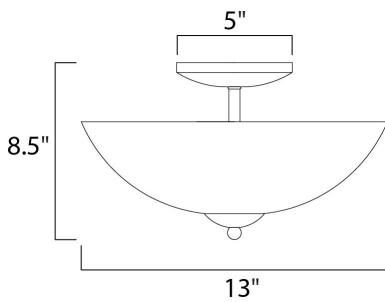

MEASUREMENTS

DIMENSION : 13" L x 13" W x 8.5" H
 HANGING WEIGHT : 2.5 lb

LAMPING

INPUT VOLTAGE : 120V
 BULB : 2 x 60W Incandescent E26 Medium , 120W Total
 BULB INCLUDED : (Not Included)
 DIMMABLE : Yes

FINISHES OPTION