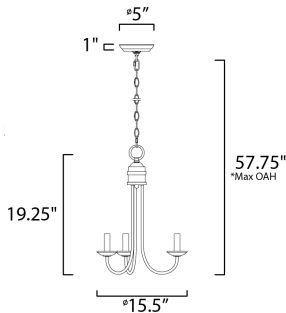

PRODUCT DESCRIPTION

Modern style at a competitive price will make this collection the next builder standard. Tall profile Frost glass shades adorn a minimalistic frame in your choice of Satin Nickel or Oil Rubbed Bronze.

*max overall height

MEASUREMENTS

- DIMENSION : 15.5" L x 15.5" W x 19.25" H
- MAX OAH : 57.75" OAH
- CANOPY : 5" W x 1" H x 5" L
- HANGING WEIGHT : 6.61 lb

LAMPING

- INPUT VOLTAGE : 120V
- BULB : 3 x 60W Incandescent E12 Candelabra , 180W Total
- BULB INCLUDED : (Not Included)
- DIMMABLE : Yes

FINISHES OPTION

- Oil Rubbed Bronze
- Satin Nickel

MATERIAL

Steel

RATINGS

cULus
Dry Location

ADDITIONAL

SLOPE: 70
OPERATING TEMPERATURE:
-20°C (-4°F), 40°C (104°F)