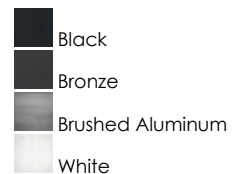

PRODUCT DESCRIPTION

Step and pathway lighting suitable for interior or exterior application. Designed to install into a single gang box and is line voltage so additional transformers are not needed. Available in Aluminum, White, Black, or Bronze and both horizontal wide beam or vertical narrow beam spread.

FINISHES OPTION

MATERIAL

Aluminum

RATINGS

cETLus
 Wet Location
 For Outdoor

ADDITIONAL

INSTALL UP/DOWN: Up
 RATED LIFE 50000 Hours
 OPERATING TEMPERATURE:
 -20°C (-4°F), 40°C (104°F)

PHOTOMETRIC: Report Found Online