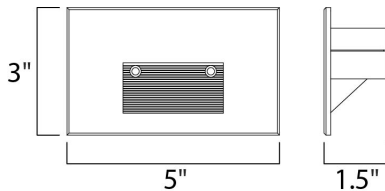

PRODUCT DESCRIPTION

Step and pathway lighting suitable for interior or exterior application. Designed to install into a single gang box and is line voltage so additional transformers are not needed. Available in Aluminum, White, Black, or Bronze and both horizontal wide beam or vertical narrow beam spread.

MEASUREMENTS

DIMENSION : 5" W x 3" H x 1.5" Ext
 MAX OAH : 3" W x 5" H
 HANGING WEIGHT : 0.77 lb

LAMPING

INPUT VOLTAGE : 120V
 LUMENS : 280 Rated (112 Del.)
 BULB : 1 x 4W LED PCB Integrated , 4W Total
 BULB INCLUDED : (Integrated)
 DIMMABLE : No
 CRI : 80+ CRI
 COLOR_TEMP : 3000K
 LIGHTING_DIRECTION : Down