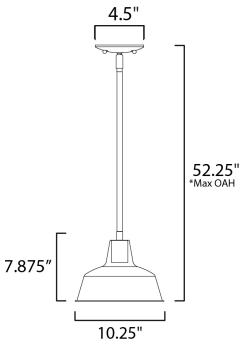

\*max overall height

**MEASUREMENTS**

DIMENSION : 10.25" L x 10.25" W x 7.87" H  
 MAX OAH : 52.25" OAH  
 CANOPY : 4.5" W x 0.75" H x 4.5" L  
 HANGING WEIGHT : 2.2 lb

**LAMPING**

INPUT VOLTAGE : 120V  
 BULB : 1 x 60W Incandescent E26 Medium , 60W Total  
 BULB INCLUDED : (Not Included)  
 DIMMABLE : Yes  
 LIGHTING\_DIRECTION : Down