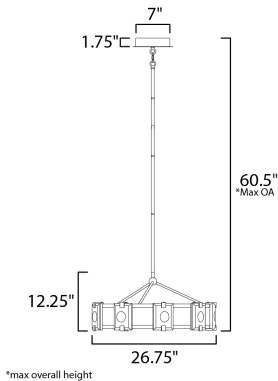

ADDITIONAL

ADJUSTABLE
SLOPE: 90
RATED LIFE 20000 Hours
OPERATING TEMPERATURE:
-20°C (-4°F), 40°C (104°F)

MEASUREMENTS

DIMENSION : 26.75" L x 26.75" W x 12.25" H
MAX OAH : 60.5" OAH
CANOPY : 7" W x 1.75" H x 7" L
HANGING WEIGHT : 18.48 lb

LAMPING

INPUT VOLTAGE : 120-277V
LUMENS : 3,535 Rated (2,430 Del.)
BULB : 9 x 6W LED PCB Integrated , 54W Total
BULB INCLUDED : (Integrated)
DIMMABLE : Triac CL
CRI : 90 CRI
COLOR_TEMP : 3000K

*max overall height