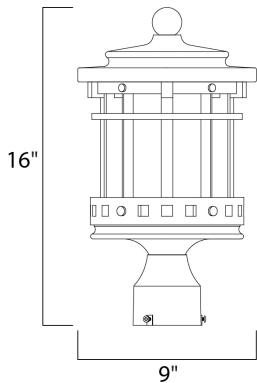

**PRODUCT DESCRIPTION**

Santa Barbara Cast is a transitional style collection from Maxim Lighting International in Sienna finish with Seedy glass.

**MEASUREMENTS**

DIMENSION : 9" L x 9" W x 16" H

HANGING WEIGHT : 5.7 lb

**LAMPING**

INPUT VOLTAGE : 120V

BULB : 3 x 40W Incandescent E12 Candelabra , 120W Total

BULB INCLUDED : (Not Included)

DIMMABLE : Yes

**FINISHES OPTION**

 Sienna

**GLASS**