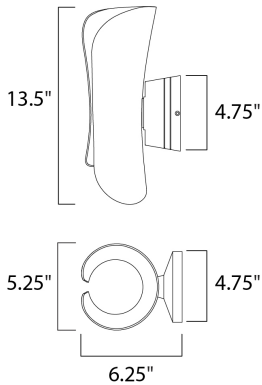

PRODUCT DESCRIPTION

Softly rolled aluminum does not quite meet at the center, leaving an opening to allow light to escape from its top and bottom, visible all along its center. The scroll series comes in our Architectural Bronze finish with a white interior to better reflect light and create an interesting light pattern on the wall. Suitable for both indoor and outdoor applications.

FINISHES OPTION

 Architectural Bronze

MATERIAL

Aluminum

RATINGS

cETLus
Wet Location
For Outdoor

ADDITIONAL

INSTALL UP/DOWN: Any
OPERATING TEMPERATURE:
-20°C (-4°F), 40°C (104°F)

MEASUREMENTS

DIMENSION : 5.25" W x 13.5" H x 6.25" Ext
BACK PLATE : 4.75" W x 4.75" H x 6.75" HCO
HANGING WEIGHT : 3.67 lb

LAMPING

INPUT VOLTAGE : 120V
LUMENS : 840 Rated
BULB : 2 x 6W LED PCB Integrated , 12W Total
BULB INCLUDED : (Integrated)
DIMMABLE : No
CRI : 90+ CRI
COLOR_TEMP : 3000K
LIGHTING_DIRECTION : Up/Down