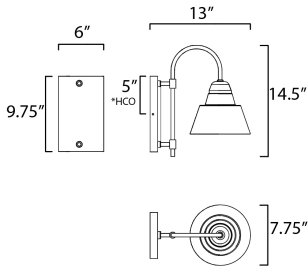

PRODUCT DESCRIPTION

Perfect for the beach with its durable polycarbonate shade, Shoreline provides a transitional outdoor look with the strength of power coated aluminum arms and canopy. Add the optional LED reflector bulb for a refined finished look.

MEASUREMENTS

- DIMENSION : 7.75" W x 14.5" H x 13" Ext
- BACK PLATE : 6" W x 9.75" H x 5" HCO
- HANGING WEIGHT : 2.03 lb

LAMPING

- INPUT VOLTAGE : 120V
- BULB : 1 x 60W Incandescent E26 Medium , 60W Total
- BULB INCLUDED : (Not Included)
- DIMMABLE : N
- LIGHTING_DIRECTION : Down

FINISHES OPTION

- Black

MATERIAL

Polycarbonate, Aluminum

RATINGS

cETLus
Wet Location
DARKSKY

ADDITIONAL

INSTALL UP/DOWN: UP
OPERATING TEMPERATURE:
-20°C (-4°F), 40°C (104°F)

Always consult a qualified electrician before installing any lighting product.