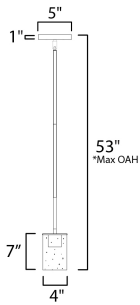

*max overall height

MEASUREMENTS

- DIMENSION : 4" W x 7" H
- MAX OAH : 53" OAH
- CANOPY : 5" W x 1" H x 5" L
- HANGING WEIGHT : 1.8 lb

LAMPING

- INPUT VOLTAGE : 120V
- BULB : 1 x 60W Incandescent E26 Medium , 60W Total
- BULB INCLUDED : (Not Included)