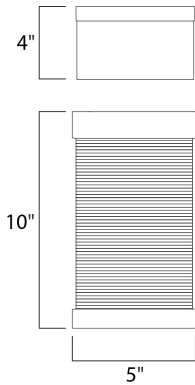

MEASUREMENTS

DIMENSION : 5" W x 10" H x 4" Ext
 BACK PLATE : 5" W x 10" H x 5" HCO
 HANGING WEIGHT : 4.49 lb

LAMPING

INPUT VOLTAGE : 120V
 LUMENS : 640 Rated
 BULB : 1 x 8W LED AC Integrated , 8W Total
 BULB INCLUDED : (Integrated)
 DIMMABLE : Triac CL
 CRI : 90+ CRI
 COLOR_TEMP : 3000K
 LIGHTING_DIRECTION : Down