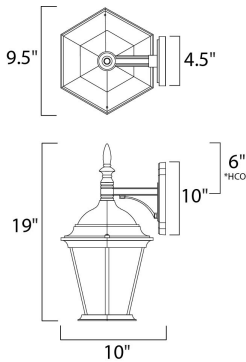

PRODUCT DESCRIPTION