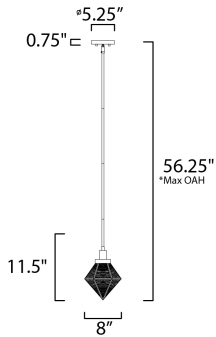

PRODUCT DESCRIPTION

A diamond constructed of brass and aluminum, Adorn reimagines classic Bound Glass fixture by opting for a Black and Burnished Brass finish and distinct Ripple glass panels. The wall mounts are made of brass and aluminum which makes them suitable for outdoors as well as indoors.

*max overall height

MEASUREMENTS

- DIMENSION : 8" L x 8" W x 11.5" H
- MAX OAH : 56.25" OAH
- CANOPY : 5.125" W x 0.75" H x 5.125" L
- HANGING WEIGHT : 3.53 lb

LAMPING

- INPUT VOLTAGE : 120V
- BULB : 1 x 60W Incandescent E26 Medium , 60W Total
- BULB INCLUDED : (Not Included)
- DIMMABLE : Yes