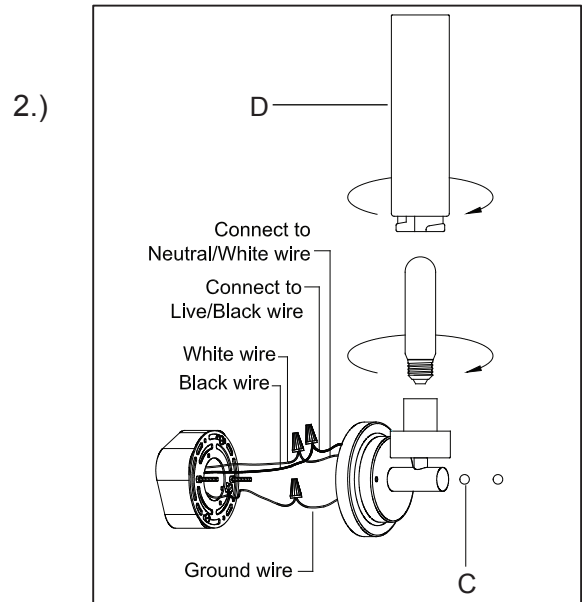

PRODUCT NAME: Cilandro 1-Light Wall Sconce
ITEM NUMBER: 53006

Please consult your electrician for hanging fixture and wiring.

Bulb (not included): 1x40W Medium Base Bulb

IMPORTANT: Turn off the power at the main fuse or circuit breaker box before starting installation

Locate all hardware & components before discarding packaging

Step1: Remove mounting bracket from fixture and install to electrical box.

Step2: Wire fixture to wires in outlet box. Copper wire is for Ground. Attach canopy to mounting bracket and tighten with ball nuts.