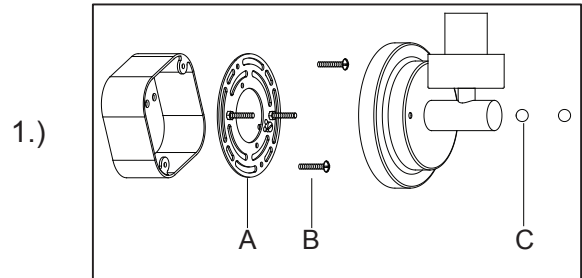

PRODUCT NAME: Cilandro 1-Light Wall Sconce
ITEM NUMBER: 53006

Please consult your electrician for hanging fixture and wiring.

Bulb (not included): 1x40W Medium Base Bulb

IMPORTANT: Turn off the power at the main fuse or circuit breaker box before starting installation

Locate all hardware & components before discarding packaging

Step1: Remove mounting bracket from fixture and install to electrical box.

Step2: Wire fixture to wires in outlet box. Copper wire is for Ground. Attach canopy to mounting bracket and tighten with ball nuts.