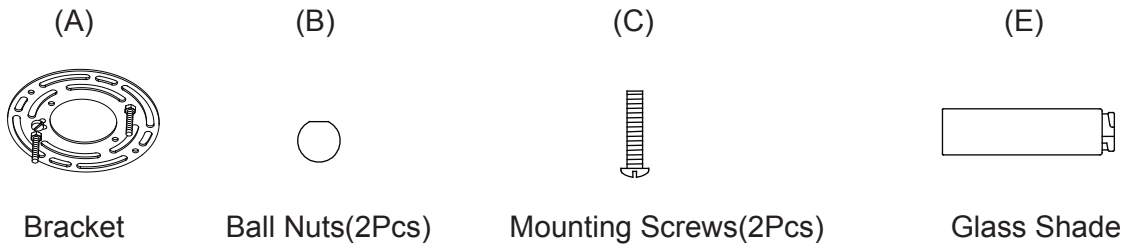

PRODUCT NAME: Cilandro 1-Light Wall Sconce
ITEM NUMBER: 53006

Please consult your electrician for hanging fixture and wiring.

Bulb (not included): 1x40W Medium Base Bulb

IMPORTANT: Turn off the power at the main fuse or circuit breaker box before starting installation

Locate all hardware & components before discarding packaging

Step1: Remove mounting bracket from fixture and install to electrical box.

Step2: Wire fixture to wires in outlet box. Copper wire is for Ground. Attach canopy to mounting bracket and tighten with ball nuts.