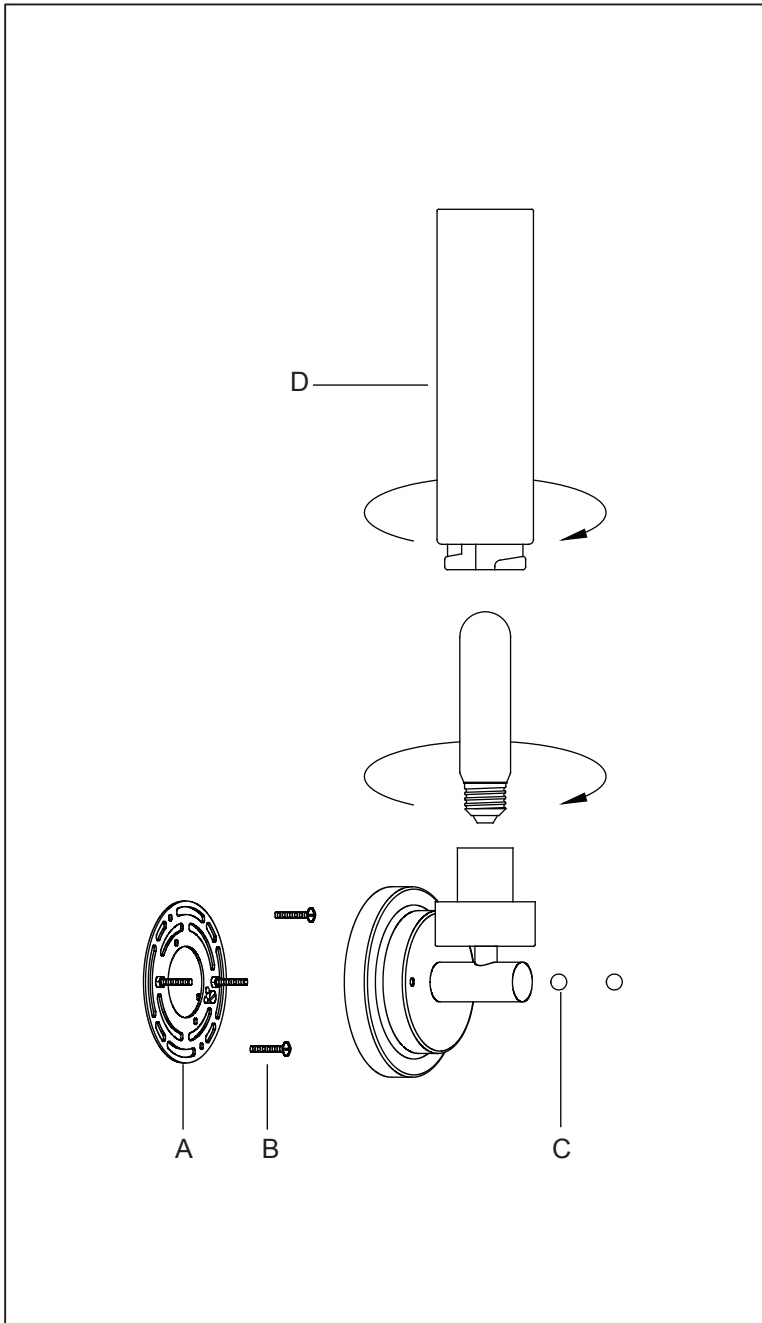

PRODUCT NAME: Cilandro 1-Light Wall Sconce
ITEM NUMBER: 53006

Please consult your electrician for hanging fixture and wiring.

Bulb (not included): 1x40W Medium Base Bulb

IMPORTANT: Turn off the power at the main fuse or circuit breaker box before starting installation

Locate all hardware & components before discarding packaging

Step1: Remove mounting bracket from fixture and install to electrical box.

Step2: Wire fixture to wires in outlet box. Copper wire is for Ground. Attach canopy to mounting bracket and tighten with ball nuts.