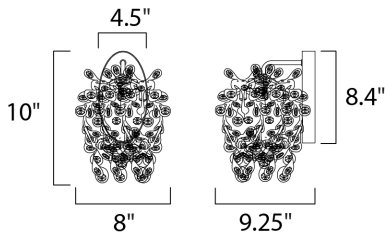

#### MEASUREMENTS

DIMENSION : 8" W x 10" H x 9.25" Ext  
 MAX OAH : 8.66" OAH 4.5" W x 8.4" H  
 HANGING WEIGHT : 2.38 lb