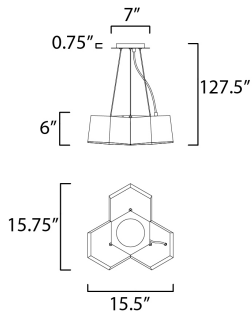

MEASUREMENTS

DIMENSION : 16" L x 16" W x 6.25" H
 MAX OAH : 127.5" OAH
 CANOPY : 8" W x 0.75" H x 7" L
 HANGING WEIGHT : 5.84 lb

LAMPING

INPUT VOLTAGE : 120V
 LUMENS : 2,520 Rated (1,960 Del.)
 BULB : 3 x 10W LED AC Integrated , 30W Total
 BULB INCLUDED : (Integrated)
 DIMMABLE : Triac CL or ELV
 CRI : 90 CRI
 COLOR_TEMP : 3000K