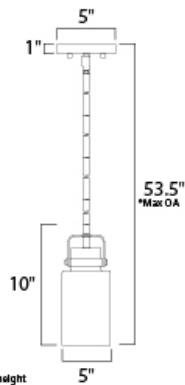

MEASUREMENTS

DIMENSION : 5" L x 5" W x 10" H
 MAX OAH : 53.5" OAH
 CANOPY : 5" W x 1" H
 HANGING WEIGHT : 1.98 lb

LAMPING

INPUT VOLTAGE : 120V
 BULB : 1 x 60W Incandescent E26 Medium , 60W Total
 BULB INCLUDED : (Not Included)
 DIMMABLE : Yes