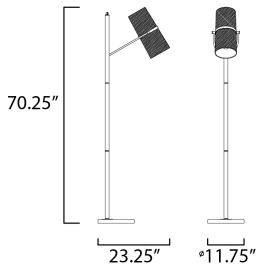

MEASUREMENTS

DIMENSION : 11.75" W x 70.25" H x 23.25" Ext
 MAX OAH : 13.75" W
 HANGING WEIGHT : 19.36 lb

LAMPING

INPUT VOLTAGE : 120V
 BULB : 2 x 60W Incandescent E26 Medium , 120W Total
 BULB INCLUDED : (Not Included)
 DIMMABLE : Yes