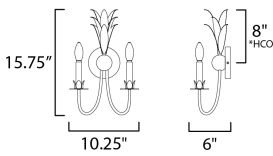

LAMPING

INPUT VOLTAGE : 120V
BULB : 2 x 60W Incandescent E12 Candelabra , 120W Total
BULB INCLUDED : (Not Included)
DIMMABLE : Y
LIGHTING_DIRECTION : Up