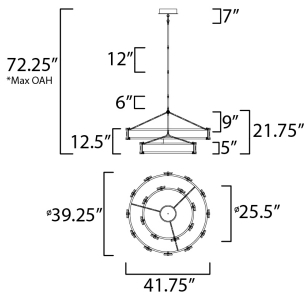

\*max overall height

**MEASUREMENTS**

DIMENSION : 41.75" L x 41.75" W x 21.75" H  
 MAX OAH : 72.25" OAH  
 CANOPY : 7.75" W x 1.5" H x 7.75" L  
 HANGING WEIGHT : 42.9 lb

**LAMPING**

INPUT VOLTAGE : 120-277V  
 LUMENS : 5,300 Rated (4,000 Del.)  
 BULB : 2 x 3.8W LED PCB Integrated , 76W Total  
 BULB INCLUDED : (Integrated)  
 DIMMABLE : Yes  
 CRI : 90 CRI  
 COLOR\_TEMP : 3000K