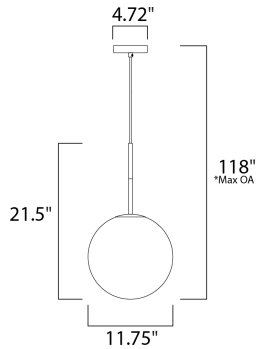

\*max overall height

**MEASUREMENTS**

- DIMENSION : 11.75" W x 21.5" H
- MAX OAH : 118" OAH
- CANOPY : 4.72" W x 1" H x 4.72" L
- HANGING WEIGHT : 4.41 lb

**LAMPING**

- INPUT VOLTAGE : 120V
- BULB : 1 x 60W Incandescent E26 Medium , 60W Total
- BULB INCLUDED : (Not Included)
- DIMMABLE : Yes