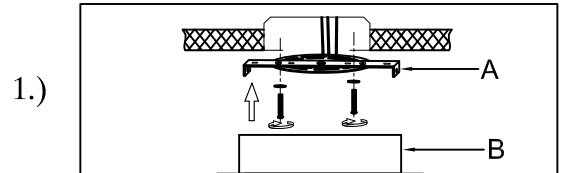

PRODUCT NAME: Vesper  
ITEM NUMBER: 26031SWSBRBK

Please consult your electrician for hanging fixture and wiring.

Bulb(Not included): 1 x 60W E26 Medium Base Bulb

**IMPORTANT:** Turn off the power at the main fuse or circuit breaker box before starting installation

Locate all hardware & components before discarding packaging

Step 1: Remove mounting bracket (A) from canopy (B) and install to electrical box.

Step 2: Wire fixture to wires in outlet box. Black wire is positive, white is neutral, bare wire is ground.

Step 3: Install fixture to bracket (A) and tighten screws (C) at the ends of the canopy (B) to secure.

Step 4: Install 60 Watts medium base bulb. Then install glass (F) into cup (E).

**Cleaning & Care:**