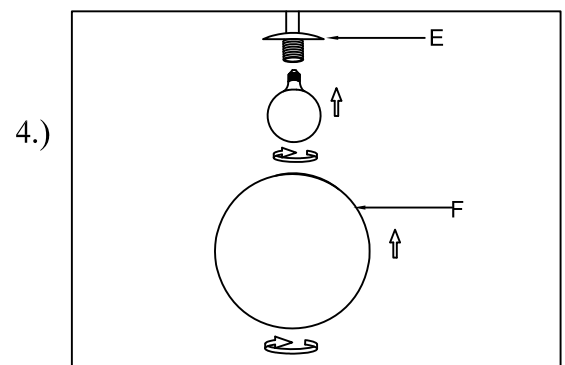

PRODUCT NAME: Vesper  
ITEM NUMBER: 26031SWSBRBK

Please consult your electrician for hanging fixture and wiring.

Bulb(Not included): 1 x 60W E26 Medium Base Bulb

**IMPORTANT:** Turn off the power at the main fuse or circuit breaker box before starting installation

Locate all hardware & components before discarding packaging

Step 1: Remove mounting bracket (A) from canopy (B) and install to electrical box.

Step 2: Wire fixture to wires in outlet box. Black wire is positive, white is neutral, bare wire is ground.

Step 3: Install fixture to bracket (A) and tighten screws (C) at the ends of the canopy (B) to secure.

Step 4: Install 60 Watts medium base bulb. Then install glass (F) into cup (E).

**Cleaning & Care:**