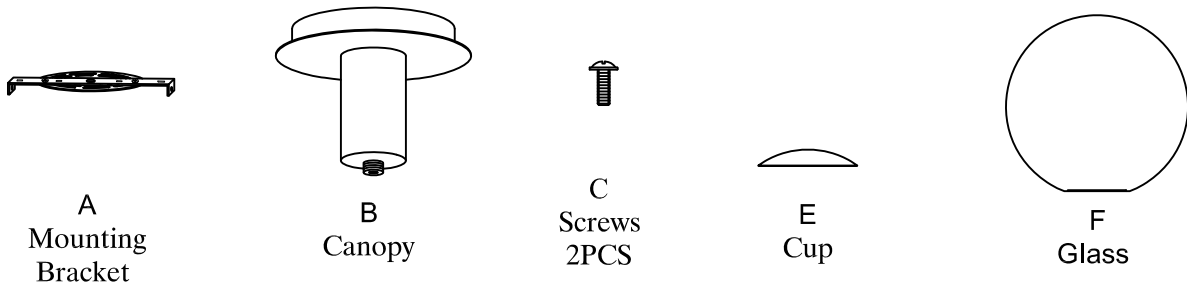

PRODUCT NAME: Vesper  
ITEM NUMBER: 26031SWSBRBK

Please consult your electrician for hanging fixture and wiring.

Bulb(Not included): 1 x 60W E26 Medium Base Bulb

**IMPORTANT:** Turn off the power at the main fuse or circuit breaker box before starting installation

Locate all hardware & components before discarding packaging

Step 1: Remove mounting bracket (A) from canopy (B) and install to electrical box.

Step 2: Wire fixture to wires in outlet box. Black wire is positive, white is neutral, bare wire is ground.

Step 3: Install fixture to bracket (A) and tighten screws (C) at the ends of the canopy (B) to secure.

Step 4: Install 60 Watts medium base bulb. Then install glass (F) into cup (E).

**Cleaning & Care:**