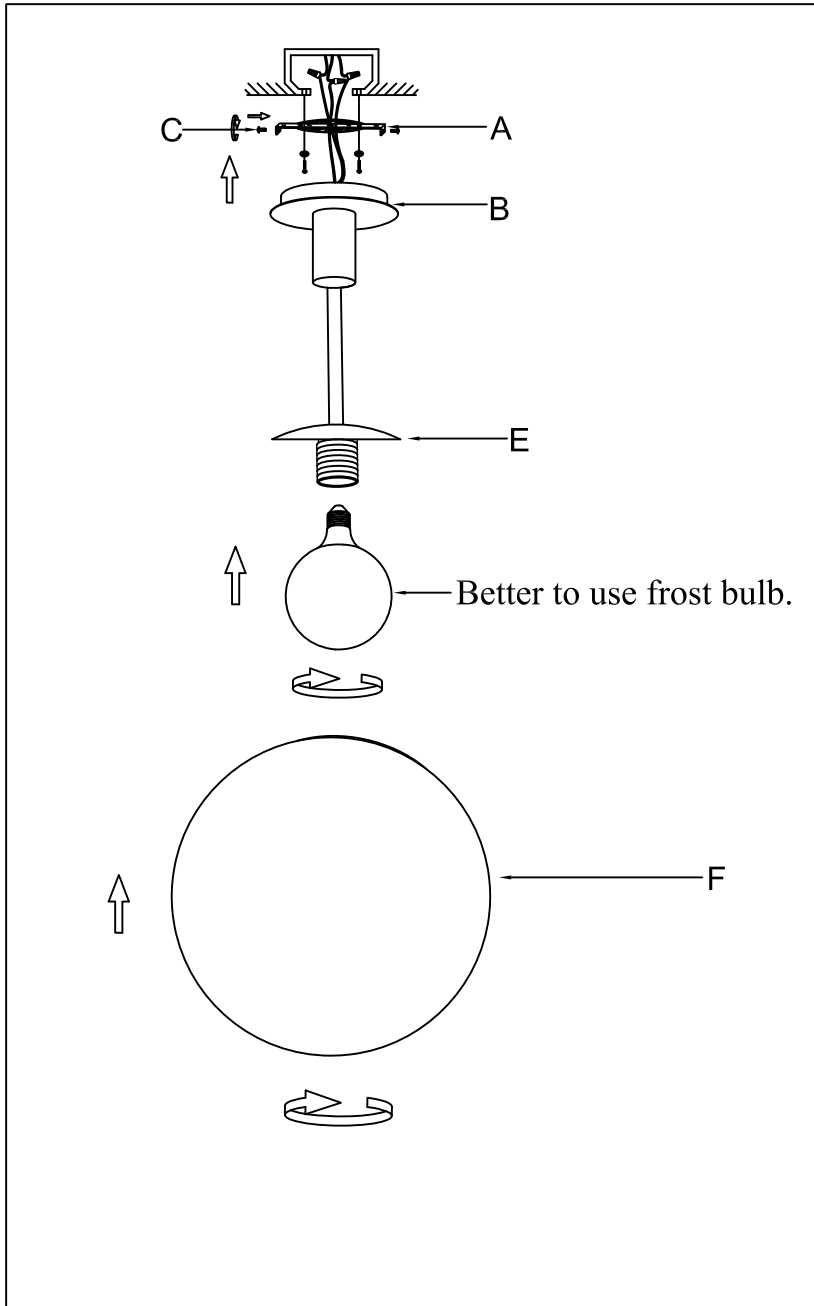

PRODUCT NAME: Vesper  
ITEM NUMBER: 26031SWSBRBK

Please consult your electrician for hanging fixture and wiring.

Bulb(Not included): 1 x 60W E26 Medium Base Bulb

**IMPORTANT:** Turn off the power at the main fuse or circuit breaker box before starting installation

Locate all hardware & components before discarding packaging

Step 1: Remove mounting bracket (A) from canopy (B) and install to electrical box.

Step 2: Wire fixture to wires in outlet box. Black wire is positive, white is neutral, bare wire is ground.

Step 3: Install fixture to bracket (A) and tighten screws (C) at the ends of the canopy (B) to secure.

Step 4: Install 60 Watts medium base bulb. Then install glass (F) into cup (E).

**Cleaning & Care:**