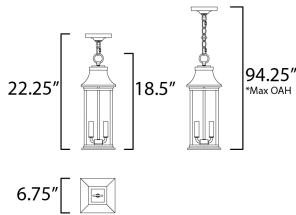

PRODUCT DESCRIPTION

Inspired by classic coach gas lanterns, the Vicksburg collection features die-cast aluminum construction finished in Black with Clear glass. The candle sleeves are done in a contrasting off-white finish to add dimension to the lantern. Available in numerous sizes and configurations including a handsome pocket wall.

MEASUREMENTS

DIMENSION : 6.75" L x 6.75" W x 18.5" H
 MAX OAH : 94.25" OAH
 CANOPY : 5" W x 1.25" H x 5" L
 HANGING WEIGHT : 5.72 lb

LAMPING

INPUT VOLTAGE : 120V
 BULB : 2 x 40W Incandescent E12 Candelabra , 80W Total
 BULB INCLUDED : (Not Included)
 DIMMABLE : Yes

*max overall height

FINISHES OPTION

 Black

GLASS

Clear CL

MATERIAL

Aluminum, Glass

RATINGS