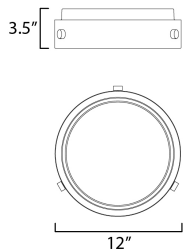

**PRODUCT DESCRIPTION**

Tasteful details on this series of low-profile Vivex sconces and flush mounts adds a stylish touch to functional spaces. Finished in a two-tone Black and Gold combination, this Vivex series is engineered to withstand harsher climates adding fashionable flare to a necessary lighting element. The Gold rivet details at its corners are not just decorative, but structurally secure an outer shell that seals its internal LED housing from water intrusion. The applications of the flush mount and slim sconces provide dimensional convenience and accessibility for limited spaces or hallways regulated by ADA requirements.

**MEASUREMENTS**

DIMENSION : 12" W x 3.5" H  
 MAX OAH : 11" W x 3.25" H  
 HANGING WEIGHT : 3 lb

**LAMPING**

INPUT VOLTAGE : 120V  
 LUMENS : 1,920 Rated (1,200 Del.)  
 BULB : 1 x 29W LED AC Integrated , 29W Total  
 BULB INCLUDED : (Integrated)  
 DIMMABLE : Y  
 CRI : 90 CRI  
 COLOR\_TEMP : 3000K