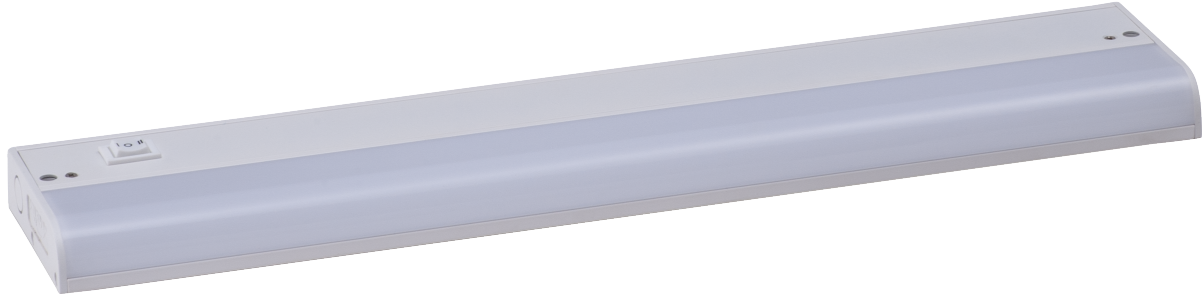

COUNTERMAX MX-L120-1K | UNDERCABINET 1K

89850/ 89851/ 89852/ 89853/ 89854/ 89855

- Acrylic diffuser for uniform reflectance
- Dimmable with Triac Dimmer
- 3000K Color Temperature
- CRI 90+
- Rated life 50,000 hours
- 120V input Voltage
- ETL/ cETL IP65

Job Name : _____
 Job Type : _____
 Quantity : _____
 Comments : _____

PRODUCT DESCRIPTION

Featuring a defused LED light with an 90+ CRI this 3,000K undercabinet light provides an energy efficient light output at an economical price. Available in six sizes with a white finish housing the 1K family is Maxim's starting value in undercabinet lighting.

LAMPING

MODEL	BULB TYPE	COLOR TEMPERATURE	LUMENS RATED	DEL	INPUT	DIMMABLE
89850	3W LED (Integrated)	3000K	190	150	120V	Triac CL
89851	5W LED (Integrated)	3000K	320	260	120V	Triac CL
89852	8W LED (Integrated)	3000K	500	470	120V	Triac CL
89853	12W LED (Integrated)	3000K	750	670	120V	Triac CL
89854	16W LED (Integrated)	3000K	1000	830	120V	Triac CL
89855	20W LED (Integrated)	3000K	1250	1140	120V	Triac CL

FINISHES OPTIONS:

White (WT)

MATERIAL:

Aluminum + Acrylic

AVAILABLE SIZE:

6" | 12" | 18" | 24" | 30" | 36"

RATINGS:

ETL cETL
 Damp Location
 Energy Star
 Title 24 JA8 compliant
 Triac CL Dimmable